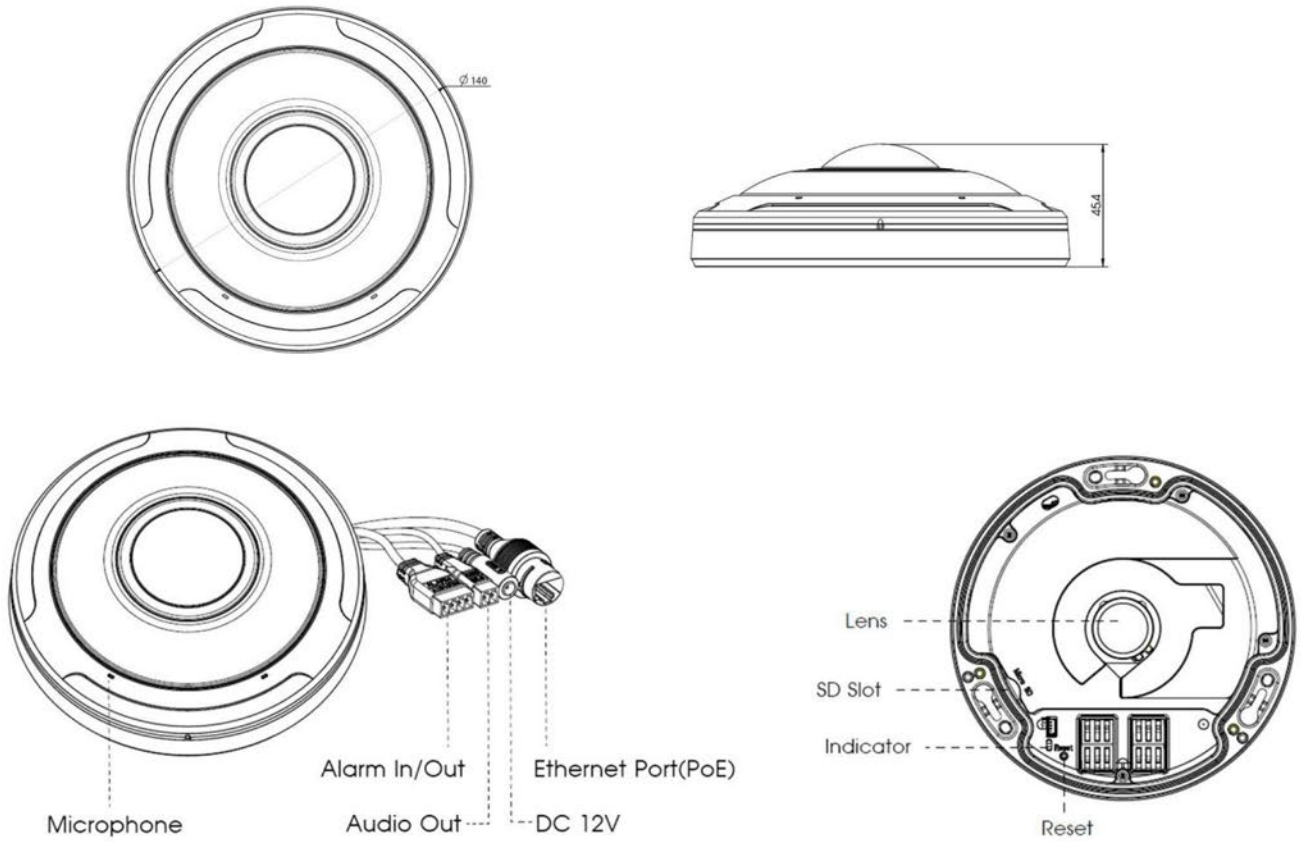

Smart IR II Technology

A circular security camera with four red IR LEDs, set against a night sky background with star trails.

Exquisite Design

A disassembled security camera showing its internal components, including the lens, sensor, and connectors.

Robust & Reliable Performance

Two images demonstrating camera durability: one showing the camera floating in water (IP67) and another showing it being hit by a hammer (IK10).

Structure Diagrams

Units: mm