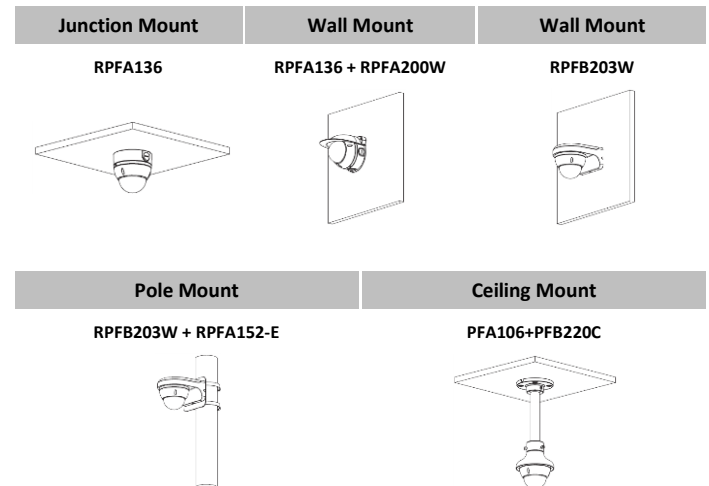

#### Optional:

RPFA136  
Junction Box

RPFA200W  
Rain Shade

RPF203W  
Wall Mount

RPFA152-E  
Pole Mount

RPFA106  
Mount Adapter

RPF220C  
Ceiling Mount

### Dimensions (mm[inch])